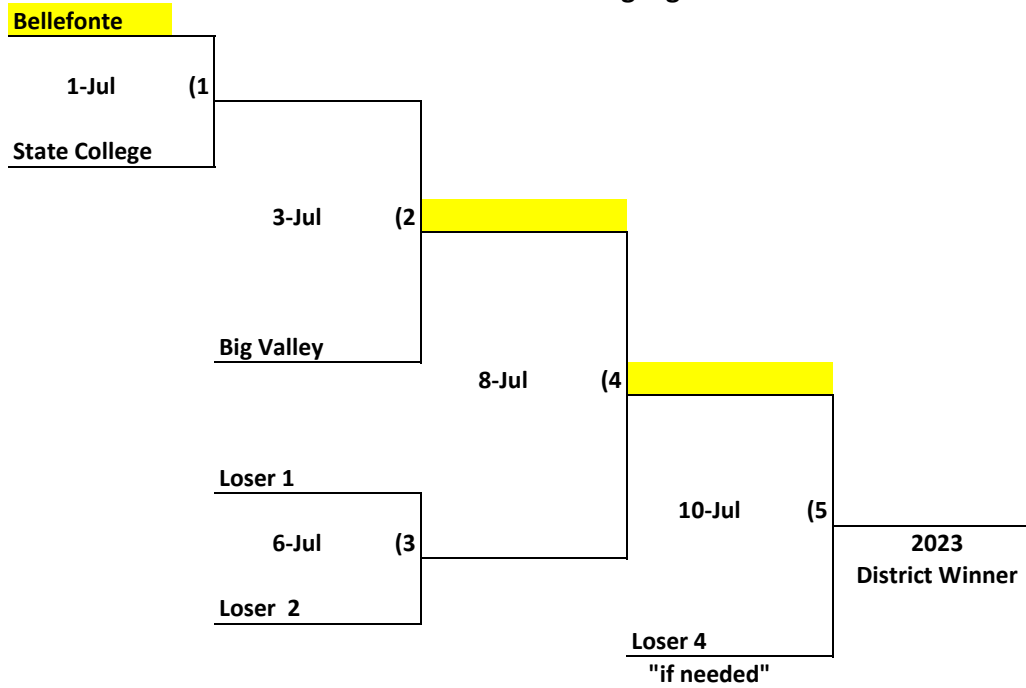

Division - 9,10,11 Minor Baseball
Pennsylvania District 5 Double Elimination Tournament

Note: All games start @ 6:00 PM, unless noted

Host sites to be highlighted

Please Note: These are the original pairings from what Chris had sent out.

Host sites:

Game 1: Bellefonte will host State College

Game 2: Will be determine on the outcome of Game 1

Game 3: TBD

I want to make sure that all teams have at least one home.